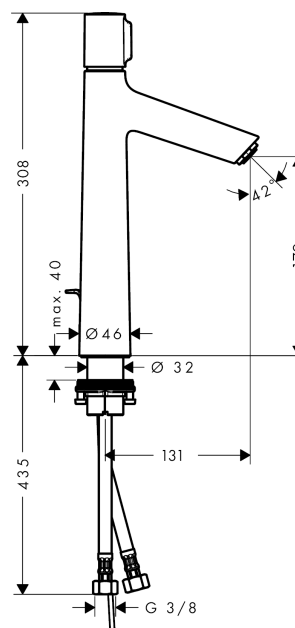

Talis Select S
Basin mixer 190 with pop-up waste set
 Surfaces: **Chrome** Article Number: **72044000**

Description

product features

- consists of: Basin mixer, waste set
- ComfortZone 190
- projection 131 mm
- normal spray
- flow rate at 3 bar: 5 l/min
- Select cartridge with temperature control
- temperature limitation adjustable
- suitable for continuous flow water heaters
- pop-up waste set G 1¼
- material waste set: metal
- connection dimension: DN15

Technology

Design awards

DESIGN PLUS

powered by: **ISH**

reddot award 2015
winner

Product image

Scale drawing

Flowchart